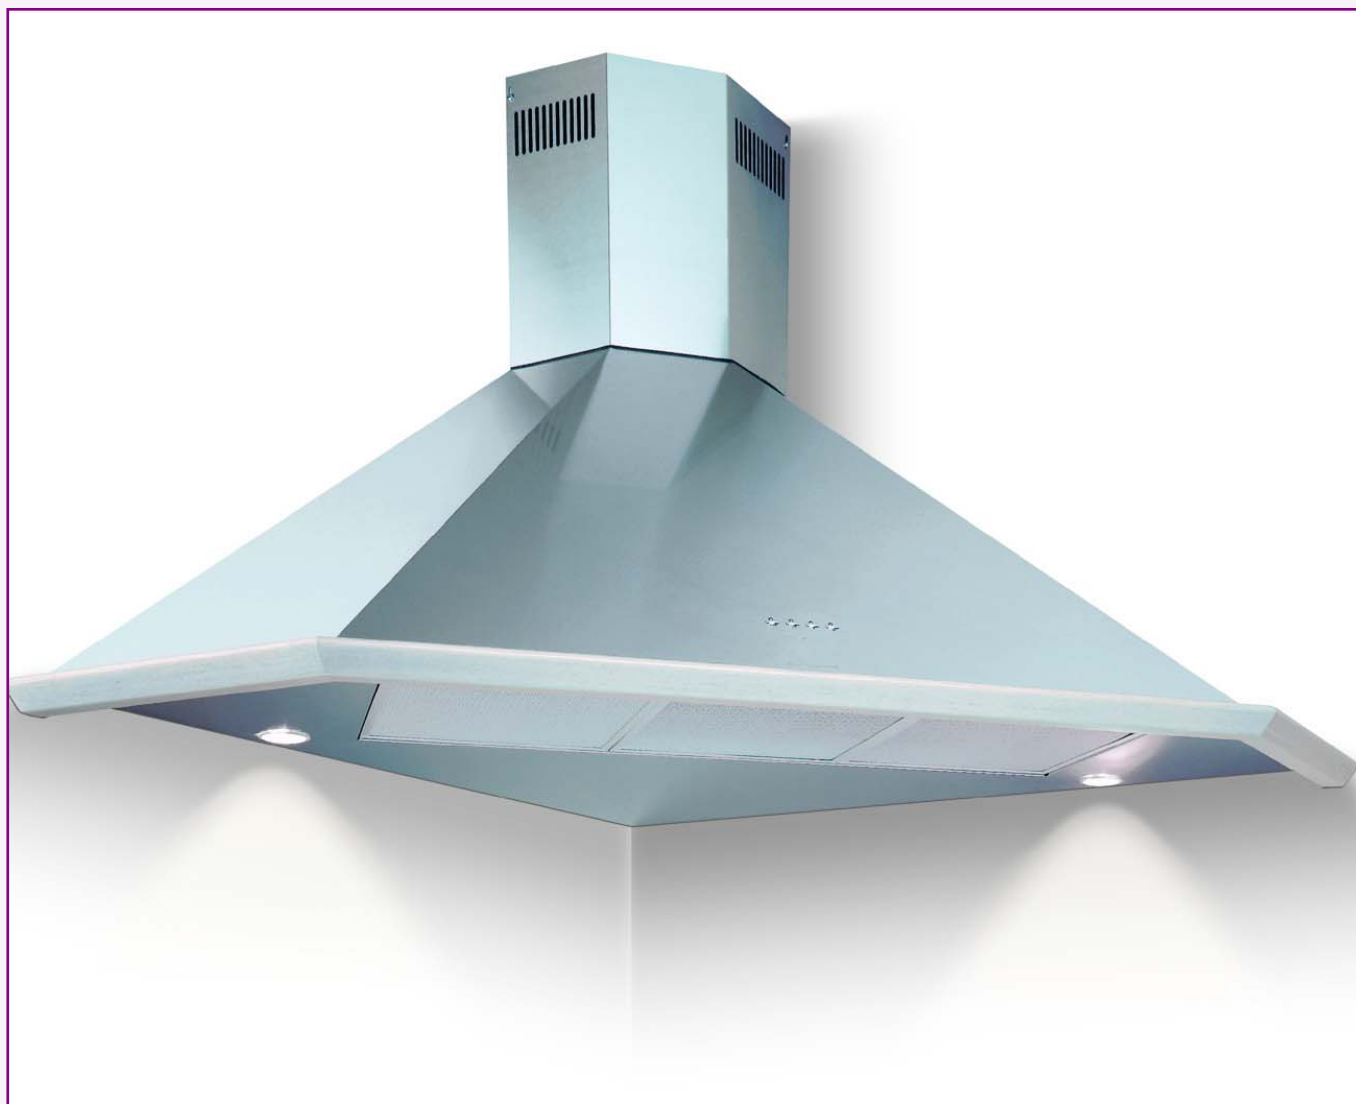

# Angolo

- Attractive chimney hood for corner installation
- Extract or recirculation
- 3 speed soft touch electronic control with 15 minute timer
  - airflow 3 - 851 m<sup>3</sup>/hr
  - airflow 2 - 720 m<sup>3</sup>/hr
  - airflow 1 - 590 m<sup>3</sup>/hr

- Air pressure - 507 Pa
- 2 x 50w halogen lights
- 3 washable grease filters
- Adjustable chimney height
- Available in 100cm width
- Powerful tangential 240w motor
- Stainless steel