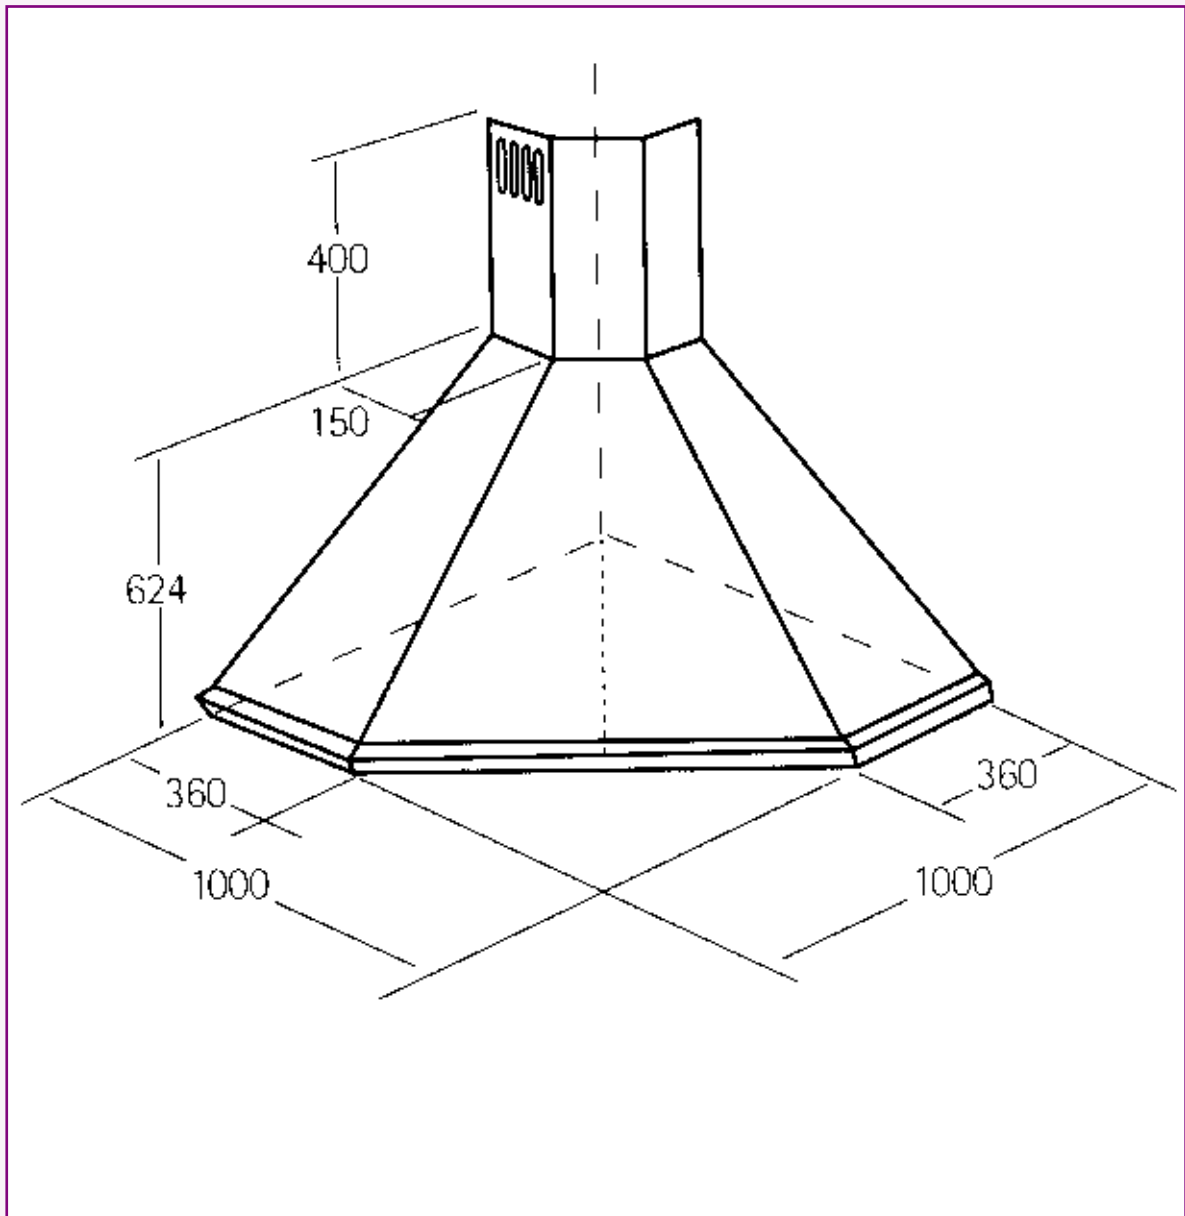

Angolo

Vectaire Ltd
Lincoln Road
Cressex Business Park
High Wycombe
Bucks, HP12 3RH
Tel: +44(0)1494 522333
Fax: +44(0)1494 522337
Email: sales@vectaire.co.uk