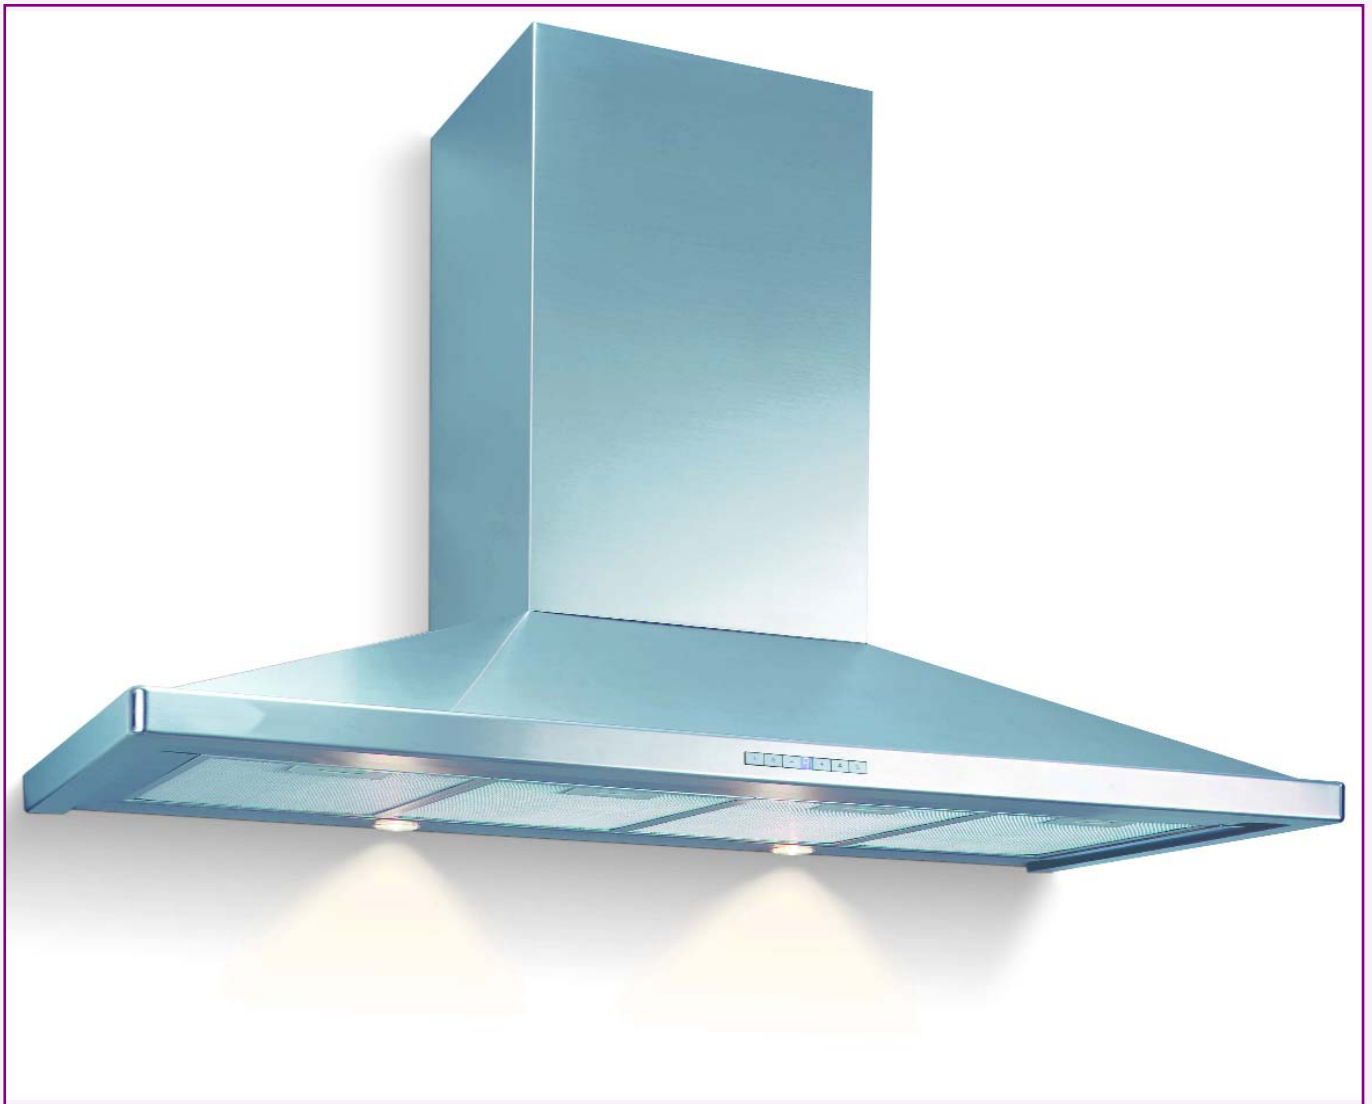

Beta

- Traditional deluxe chimney hood
- Extract or recirculation
- 3 speed push button control
 - airflow 3 - 851 m³/hr
 - airflow 2 - 720 m³/hr
 - airflow 1 - 590 m³/hr
- Air pressure - 507 Pa
- 2 x 50w halogen lights
- 3/4 washable grease filters
- Adjustable chimney height
- 100cm width
- Powerful tangential 240w motor
- Stainless steel