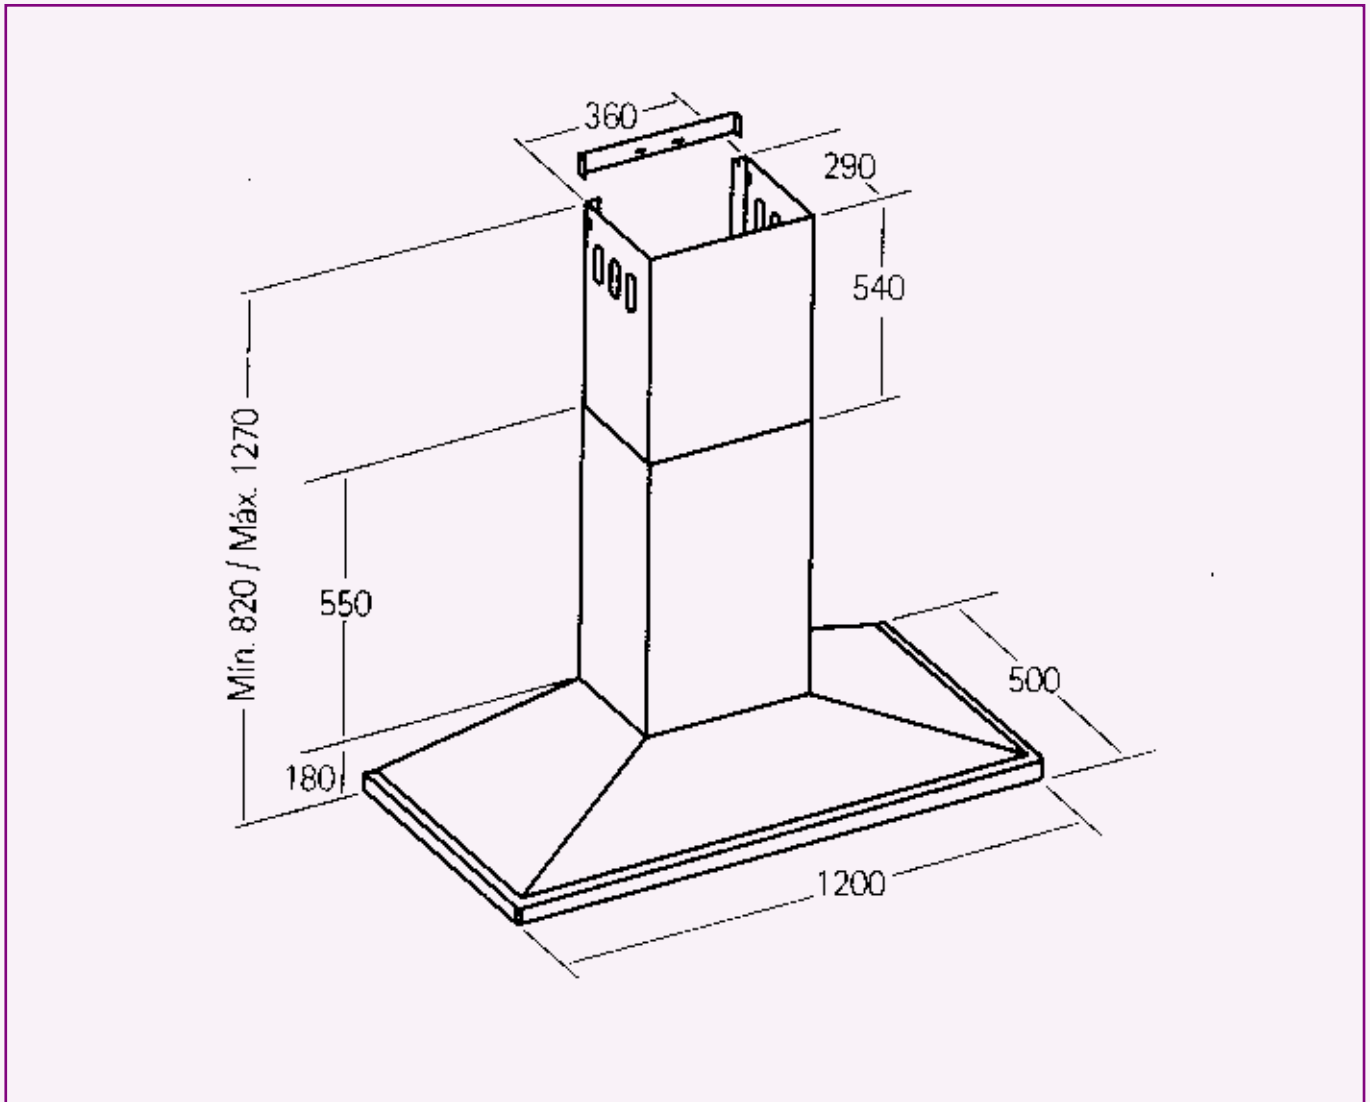

Beta

Vectaire Ltd
Lincoln Road
Cressex Business Park
High Wycombe
Bucks, HP12 3RH
Tel: +44(0)1494 522333
Fax: +44(0)1494 522337
Email: sales@vectaire.co.uk