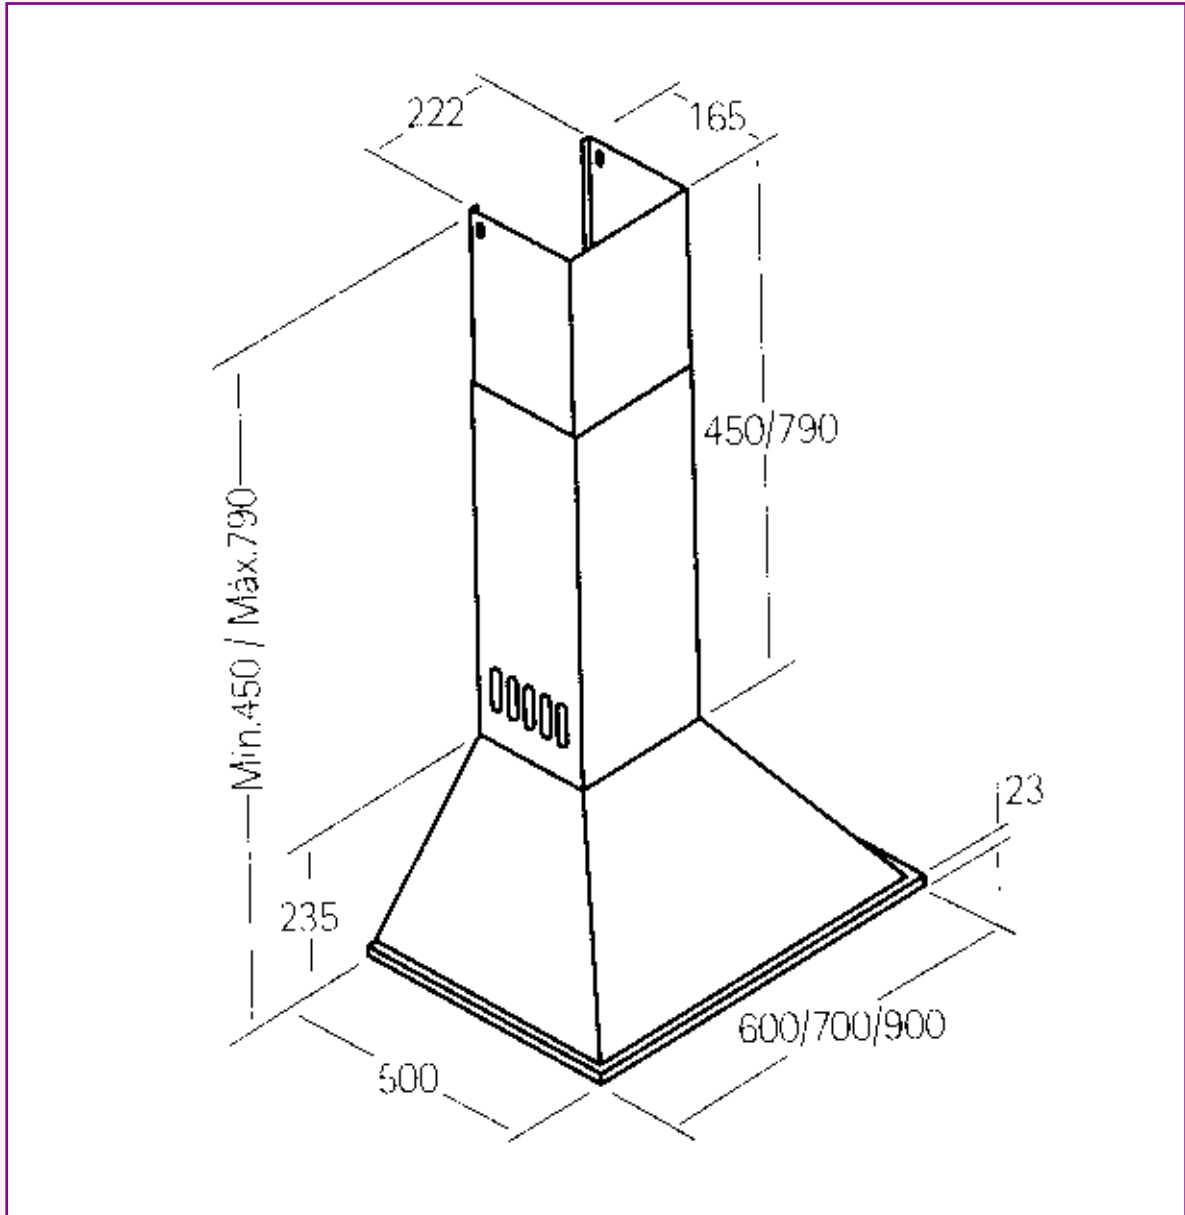

Beta

Vectaire Ltd
Lincoln Road
Cressex Business Park
High Wycombe
Bucks, HP12 3RH
Tel: +44(0)1494 522333
Fax: +44(0)1494 522337
Email: sales@vectaire.co.uk