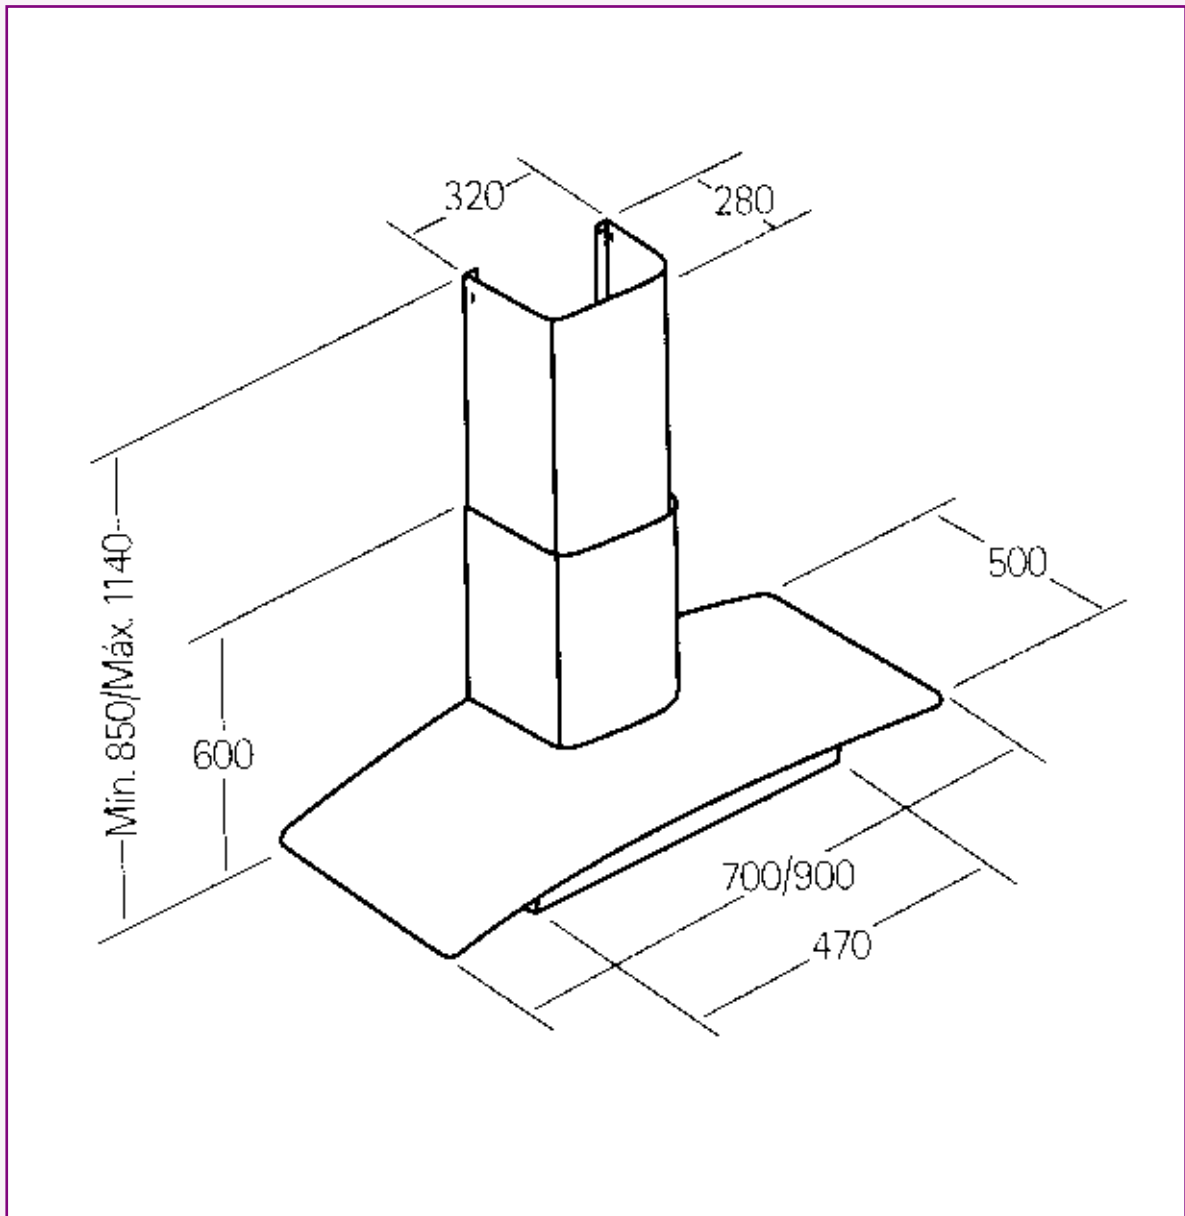

Gamma

Vectaire Ltd
Lincoln Road
Cressex Business Park
High Wycombe
Bucks, HP12 3RH
Tel: +44(0)1494 522333
Fax: +44(0)1494 522337
Email: sales@vectaire.co.uk