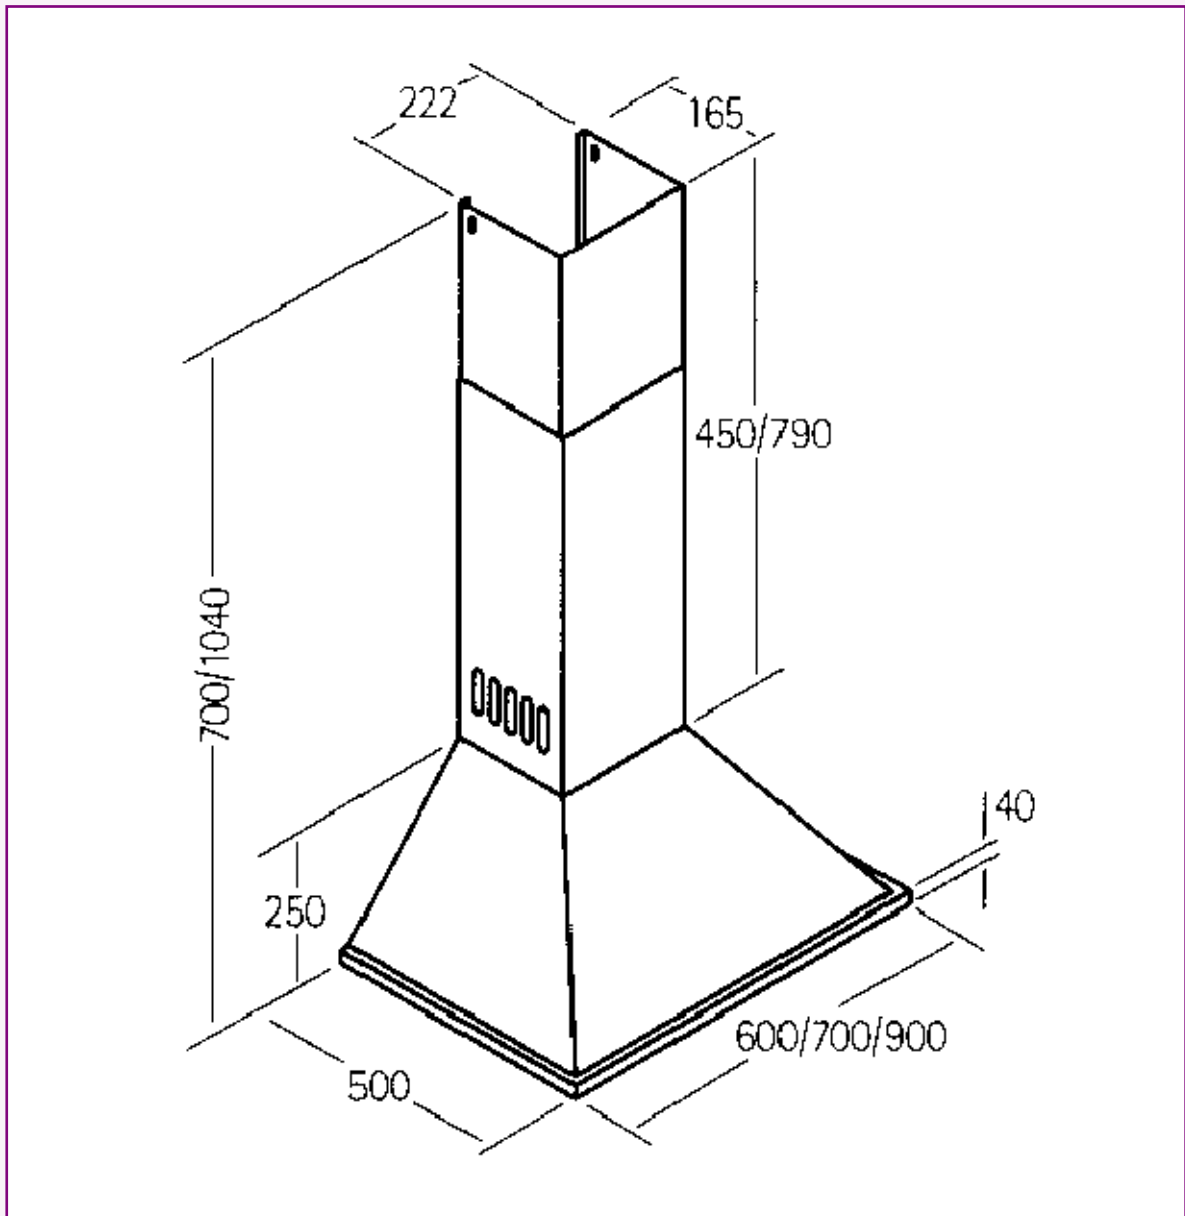

Model K

Vectaire Ltd
Lincoln Road
Cressex Business Park
High Wycombe
Bucks, HP12 3RH
Tel: +44(0)1494 522333
Fax: +44(0)1494 522337
Email: sales@vectaire.co.uk