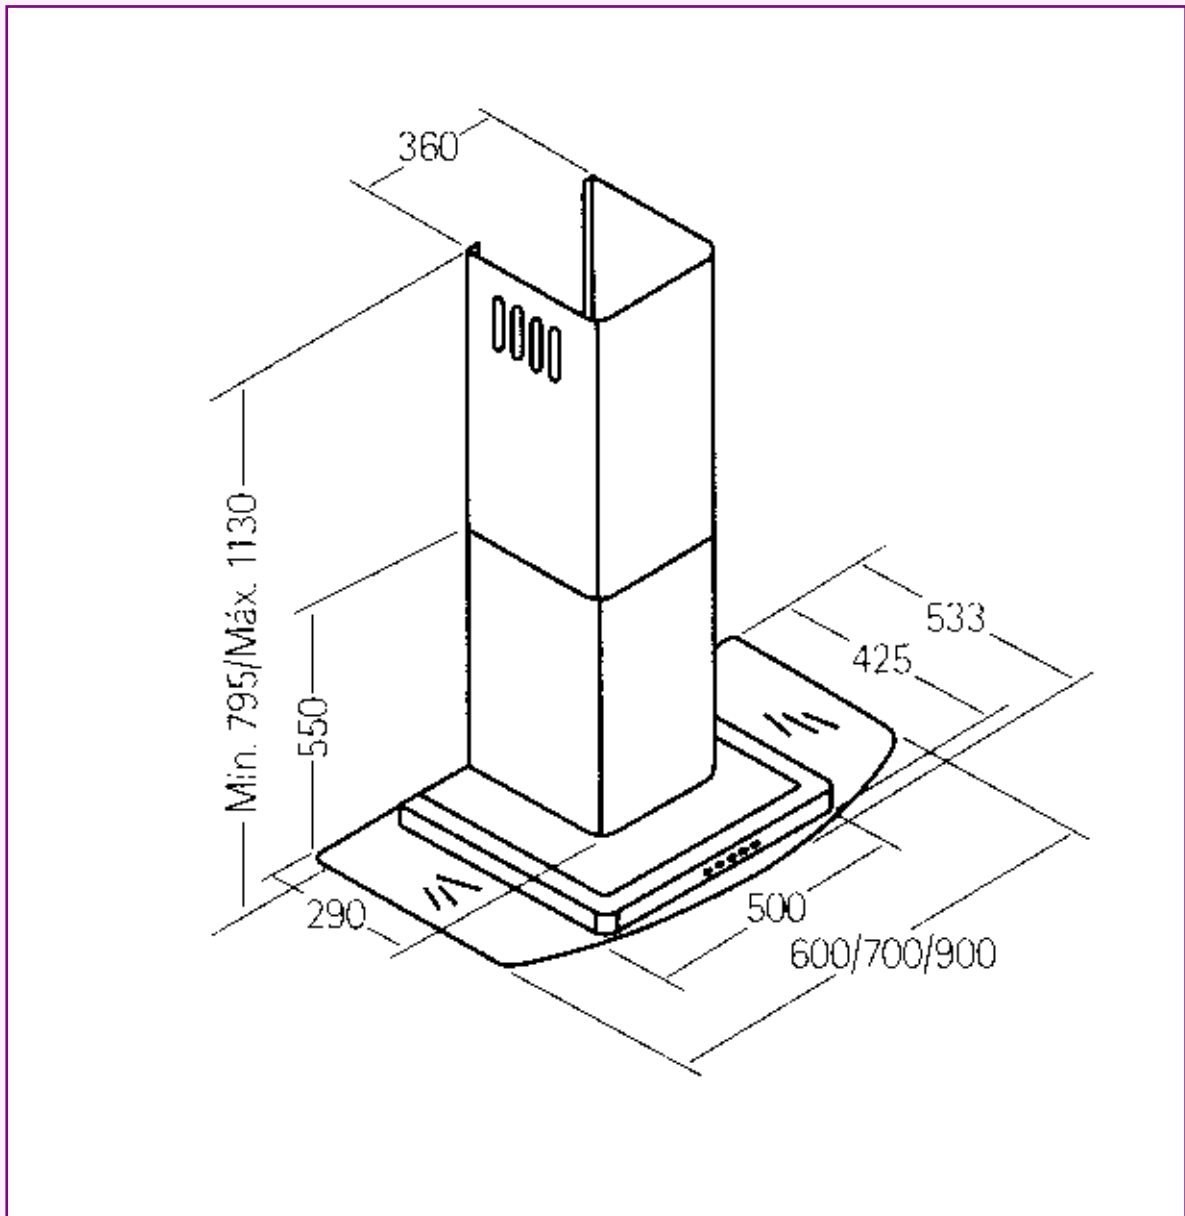

Model PV

Vectaire Ltd
Lincoln Road
Cressex Business Park
High Wycombe
Bucks, HP12 3RH
Tel: +44(0)1494 522333
Fax: +44(0)1494 522337
Email: sales@vectaire.co.uk