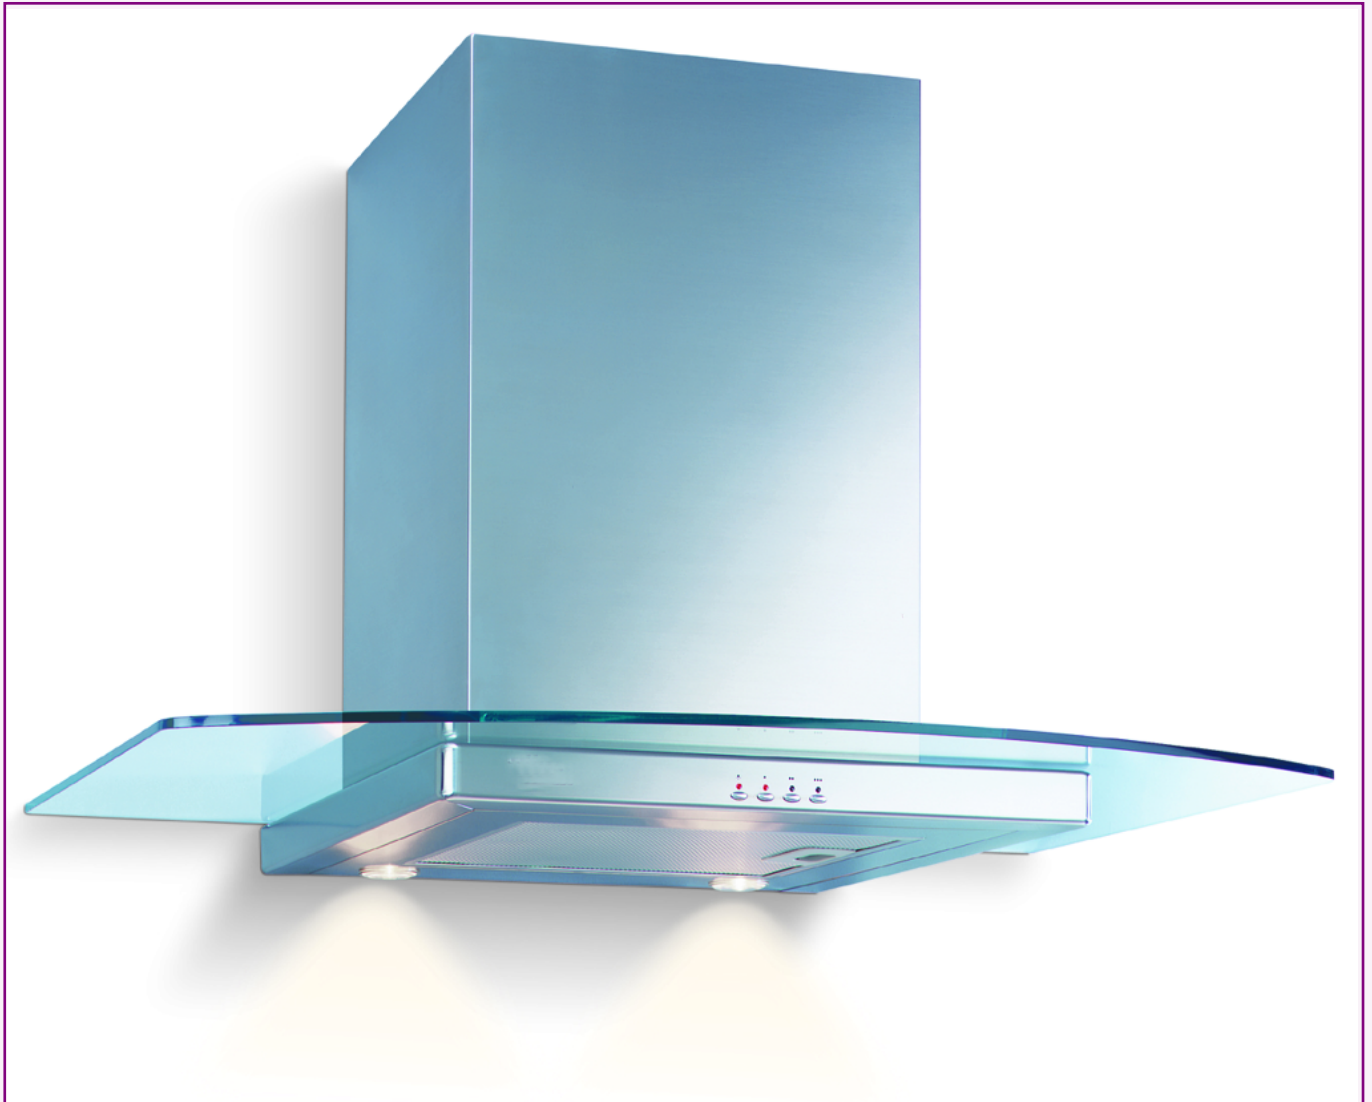

Model PV

- Glass chimney hood
- Extract only
- 3 speed soft touch electronic control with 15 minute timer
 - airflow 3 - 851 m³/hr
 - airflow 2 - 720 m³/hr
 - airflow 1 - 590 m³/hr
- Air pressure - 507 Pa
- 2 x 50w halogen lights
- 1 washable grease filter
- Adjustable chimney height
- Available in 60cm, 70cm and 90cm widths
- Powerful tangential 240w motor
- Glass with stainless steel chimney