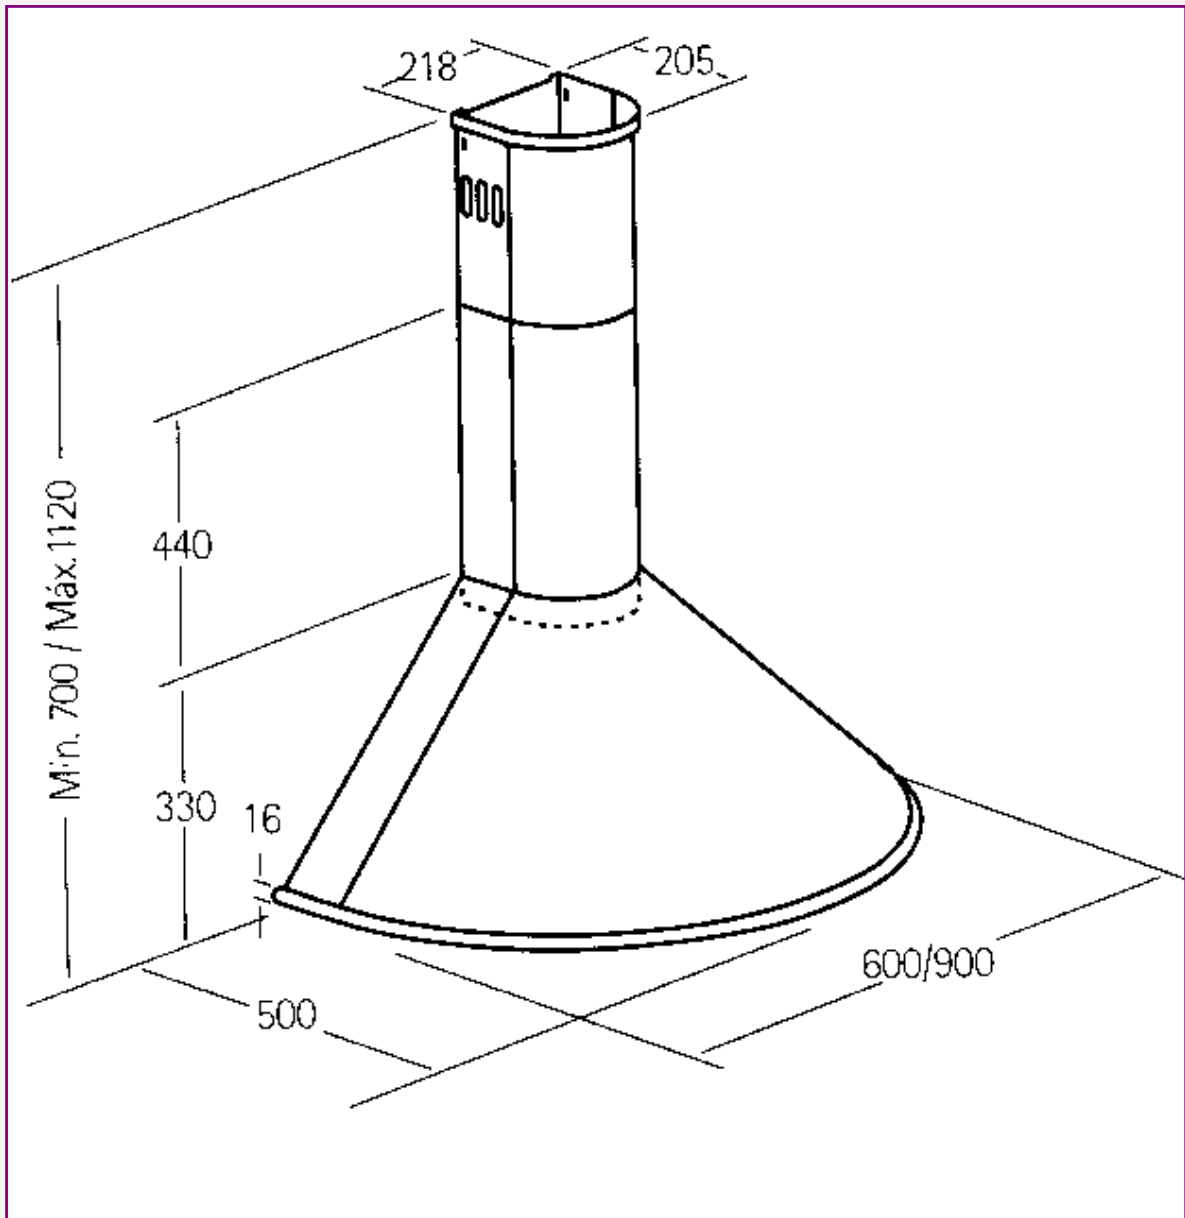

Model Q

Vectaire Ltd
Lincoln Road
Cressex Business Park
High Wycombe
Bucks, HP12 3RH
Tel: +44(0)1494 522333
Fax: +44(0)1494 522337
Email: sales@vectaire.co.uk
www: vectaire.co.uk