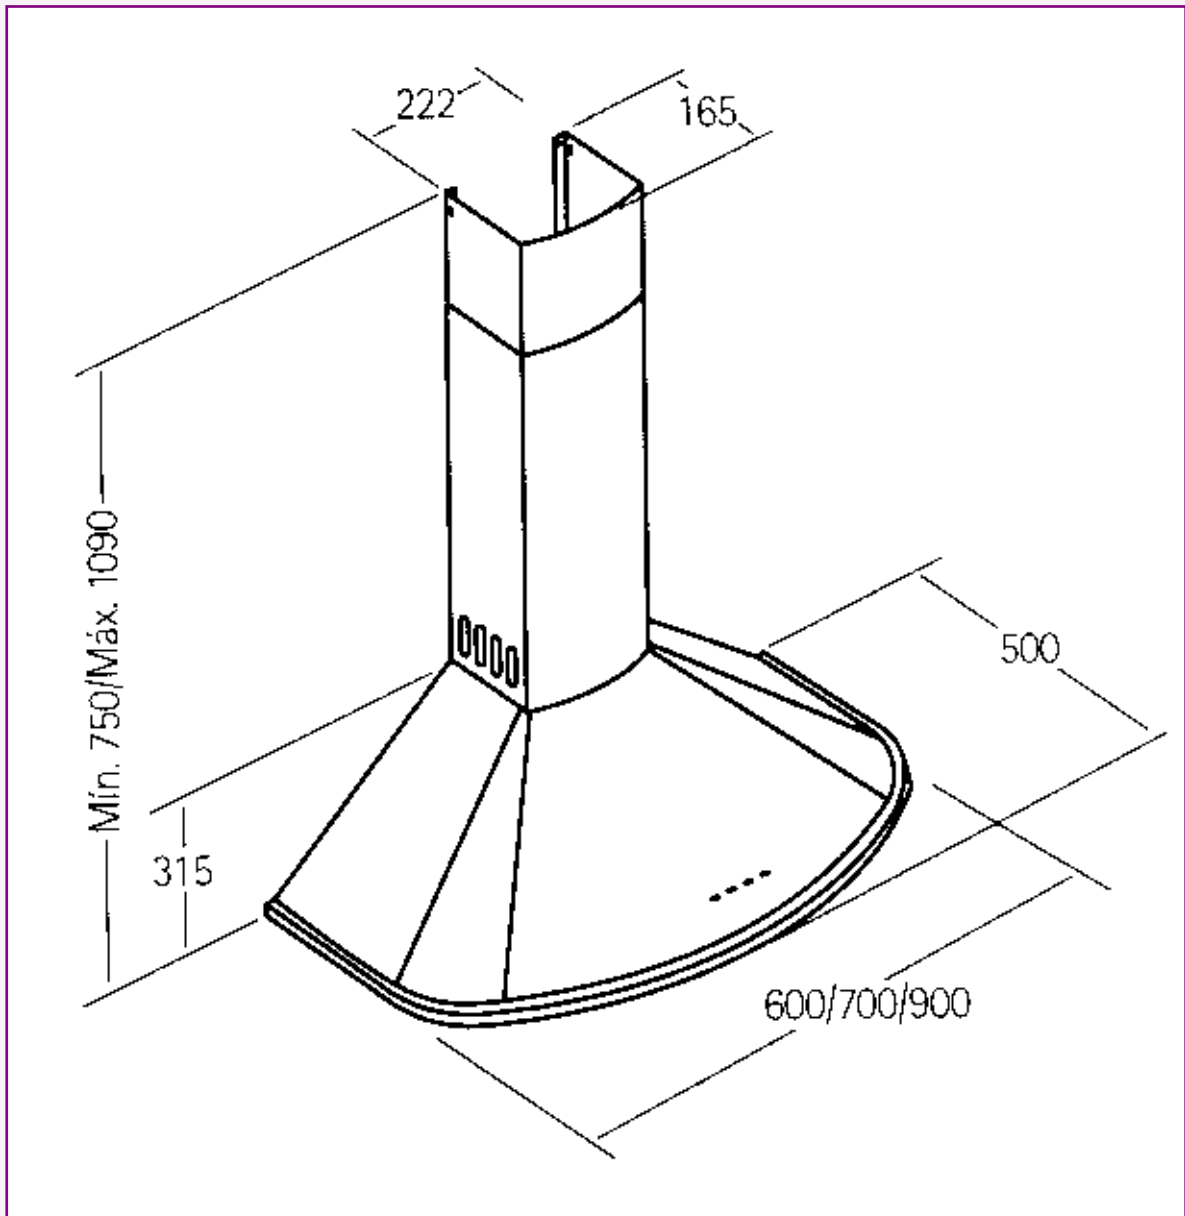

Neblia

Vectaire Ltd
Lincoln Road
Cressex Business Park
High Wycombe
Bucks, HP12 3RH
Tel: +44(0)1494 522333
Fax: +44(0)1494 522337
Email: sales@vectaire.co.uk