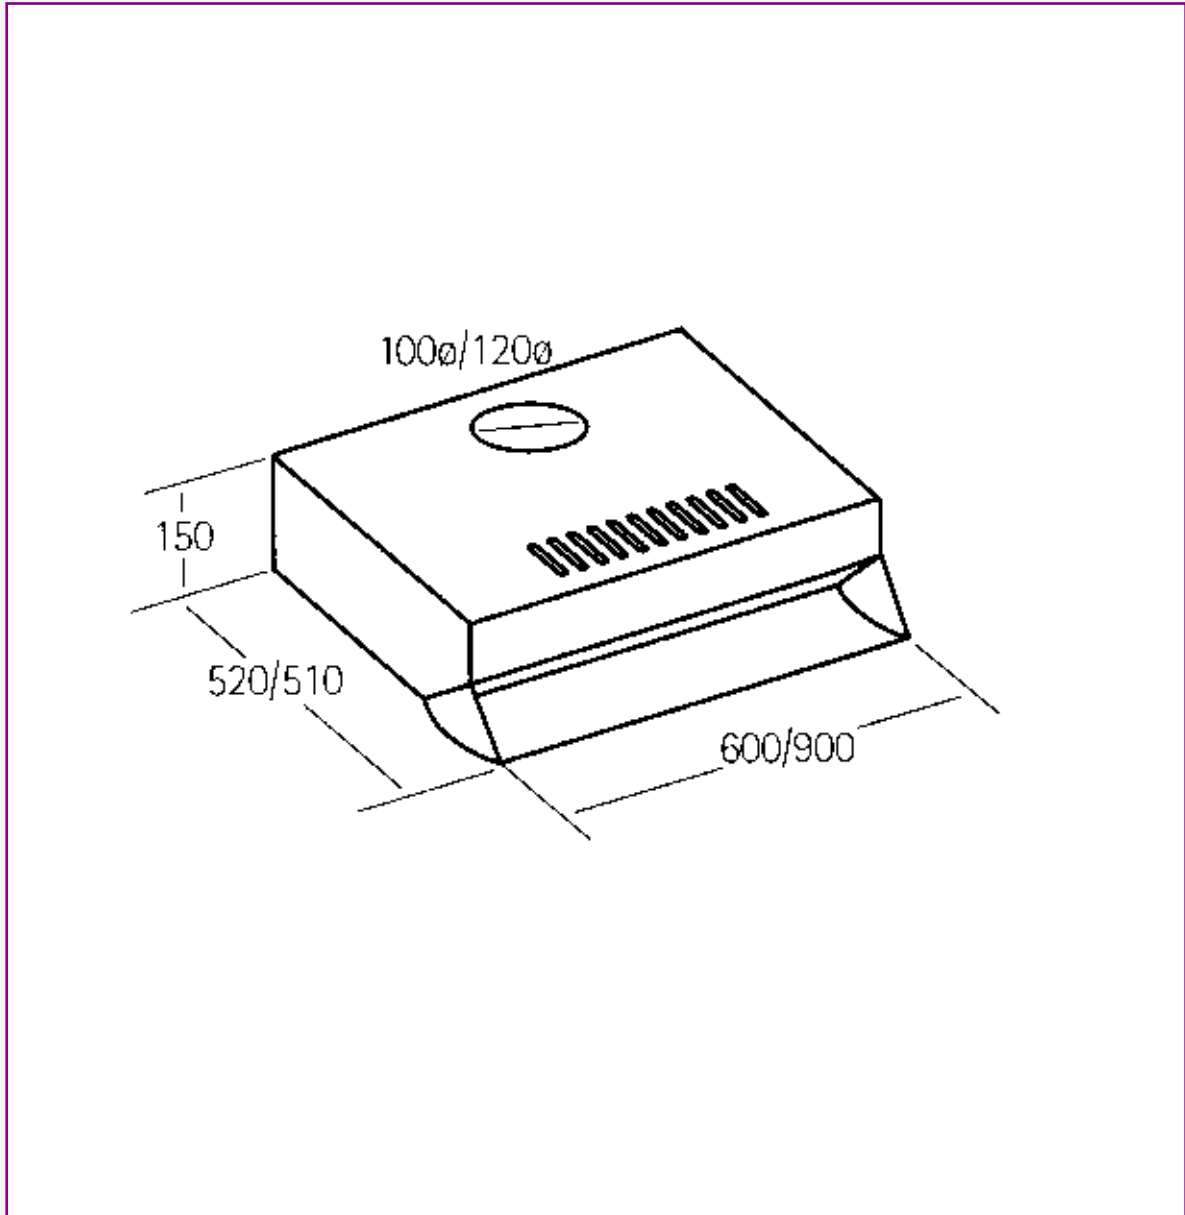

Standard

Vectaire Ltd
Lincoln Road
Cressex Business Park
High Wycombe
Bucks, HP12 3RH
Tel: +44(0)1494 522333
Fax: +44(0)1494 522337
Email: sales@vectaire.co.uk